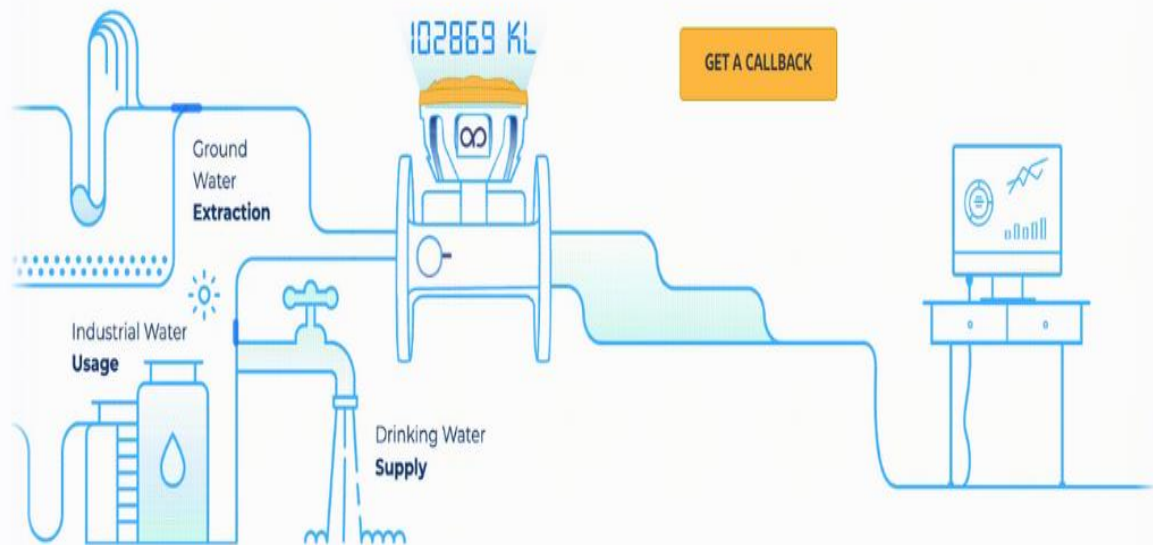

No more data manipulation. Tamper alarms notify you the intrusions.

Dhaara Smart

The Dhaara is a new-age water meter that combines the power of IoT with the latest sensor technologies. The integrated telemetry and battery powered capabilities make it easy to manage your water consumption from anywhere and anytime (even when the power is down).

Dhaara Smart

Dhaara Smart is a battery-powered flow meter that uses ultrasonic technology to measure, capture, and report water flow. With built-in telemetry, the data can be accessed remotely on any computer or mobile device. Truly eliminating the need to visit sites or monitor data manually.

Ultrasonic transit time
principle

Inbuilt GPRS/4G
communication

Battery operated
No more wires

IP 68 rating
All weather protection

High accuracy
ISO 4064

Tamper proof
Automatic alarms

Shaping Water

Kritsnam is empowering companies with water intelligence. With Dhaara, a revolutionary water budgeting application, businesses can now objectively evaluate water risks and digitally manage their water footprint. Shaping water for a secure future.