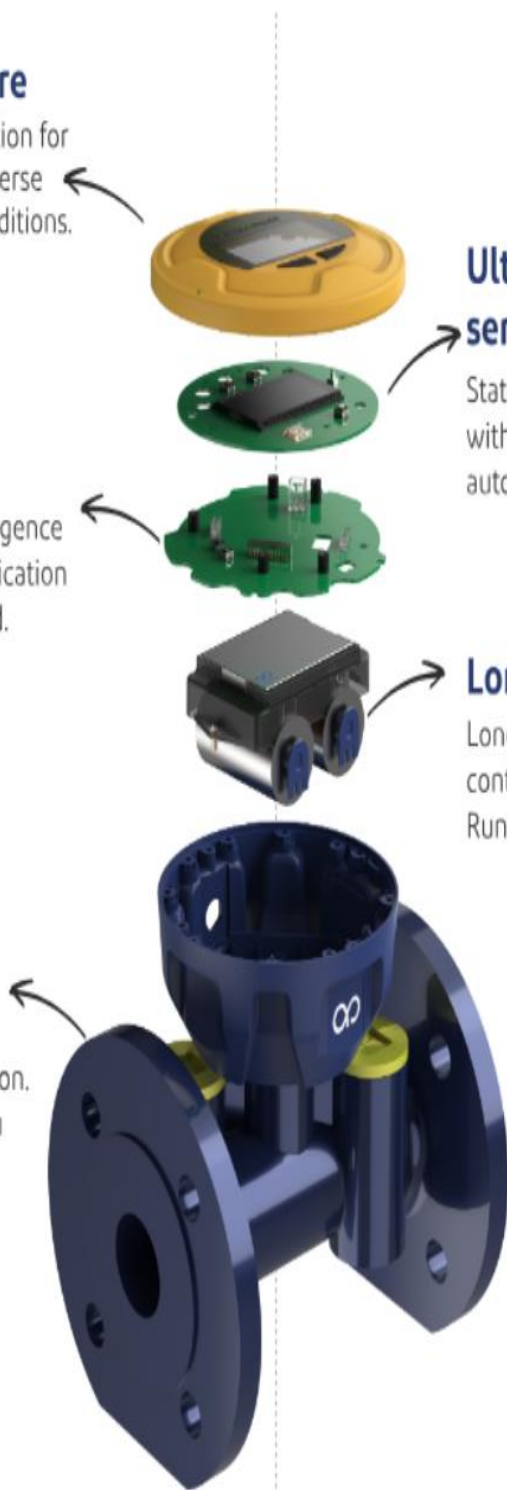

Rain Water Harvesting - 8879223222

Product Information

IP68 enclosure

All weather protection for deployments in diverse environmental conditions.

Ultrasonic metrologic sensing

State-of-the-art flow sensing with auto event detection and auto signal calibrations.

No more data manipulation. Tamper alarms notify you the intrusions.

Dhaara Smart

The Dhaara is a new-age water meter that combines the power of IoT with the latest sensor technologies. The integrated telemetry and battery powered capabilities make it easy to manage your water consumption from anywhere and anytime (even when the power is down).

Dhaara Smart

Dhaara Smart is a battery-powered flow meter that uses ultrasonic technology to measure, capture, and report water flow. With built-in telemetry, the data can be accessed remotely on any computer or mobile device. Truly eliminating the need to visit sites or monitor data manually.